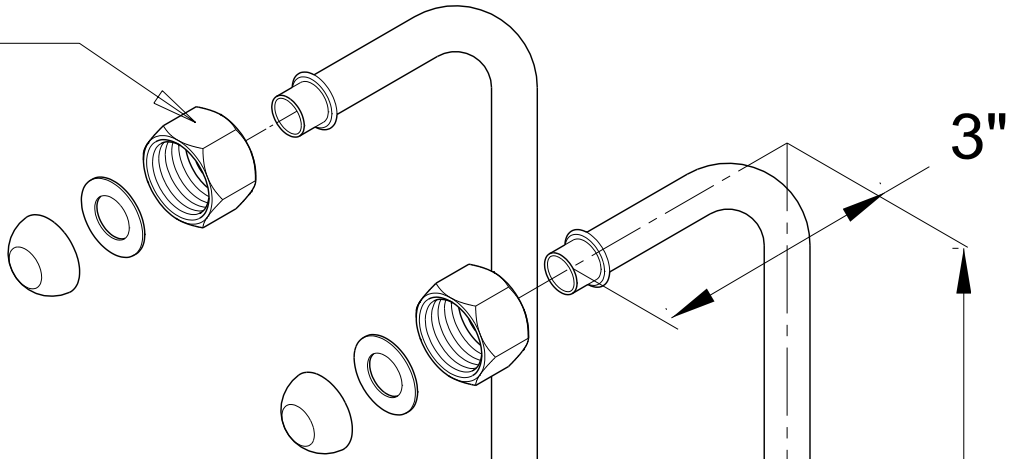

3/4" IPS Inlet

Single Offset Bath Supply

Model No.	Finish
CC461	Chrome
CC462	PVD
CC465	ORB
CC468	SN

- Solid in Pairs  
- Fit 1/2" MIP x 3/4" MIP Connections  
- 22" Height  
- Brass Escutcheons Included

3"

22"

1/2" IPS Inlet